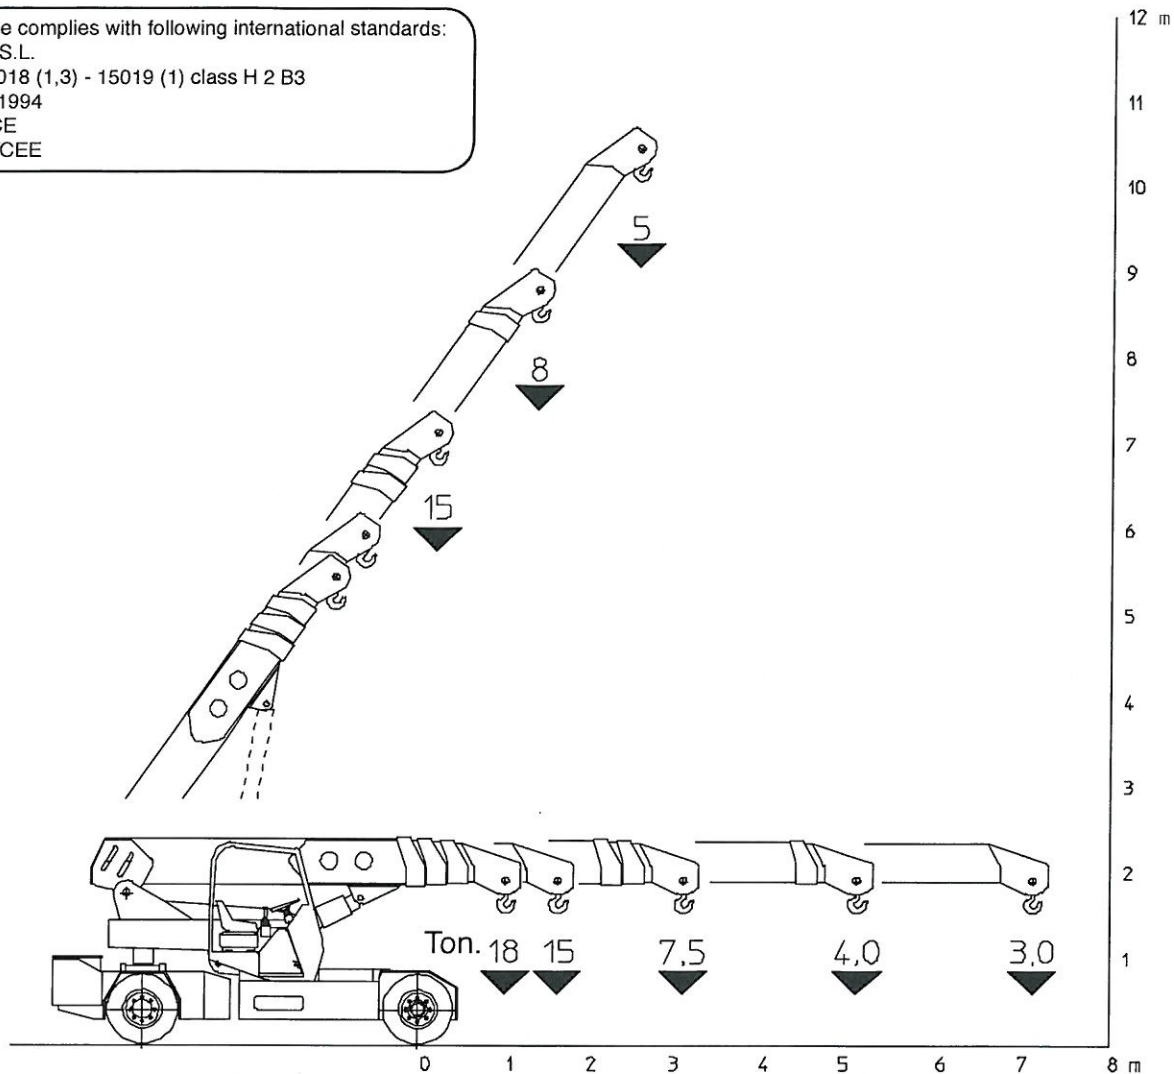

The crane complies with following international standards:

- I.S.P.E.S.L.
- DIN 15018 (1,3) - 15019 (1) class H 2 B3
- ANSI - 1994
- 98/37/CE
- 89/336/CEE

VALLA MODEL 180 E