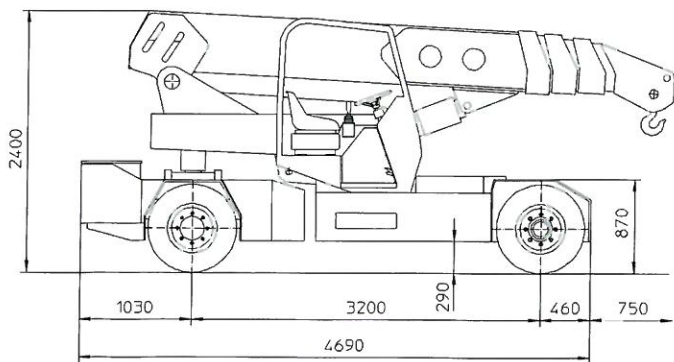

Valla S.p.A.

Via Piacenza, 45 - 29010 Calendasco - Piacenza - ITALIA
Tel. 0039 0523 762025 - 762004 - Fax 0039 0523 760531
Internet: www.valla.com - email: info@valla.com