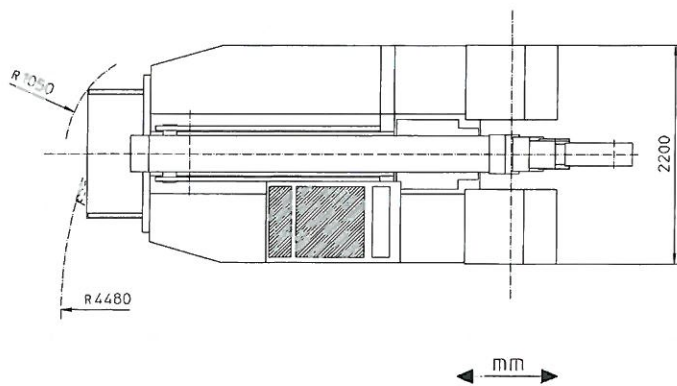

Valla S.p.A.

Via Piacenza, 45 - 29010 Calendasco - Piacenza - ITALIA
Tel. 0039 0523 762025 - 762004 - Fax 0039 0523 760531
Internet: www.valla.com - email: info@valla.com