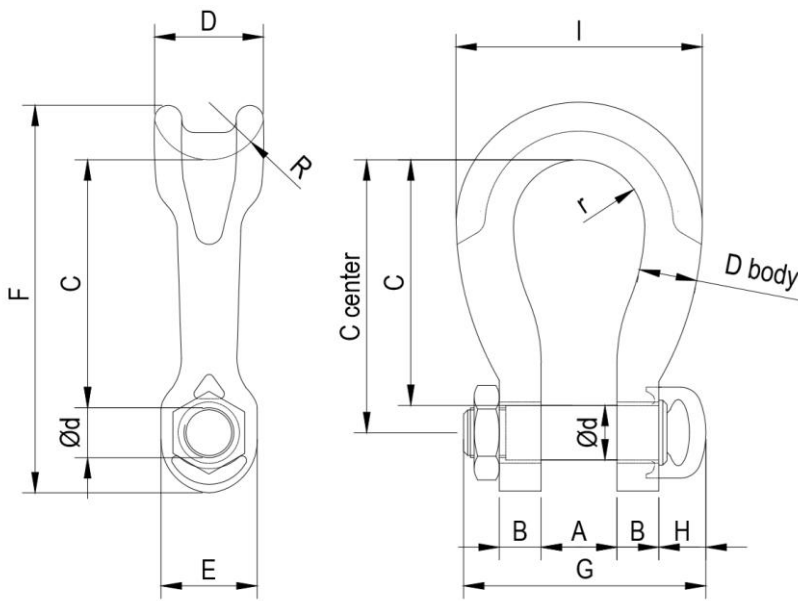

## Wide body shackles

Green Pin P6033  
Crosby G2160  
GN H14

Safety factor on all shackles 5  
Tolerances on length and width 5%

WIDE BODY SHACKLE  
MANILLE "WIDE BODY"  
"WIDE BODY" SCHÄKEL  
"WIDE BODY" HARPSLUITING