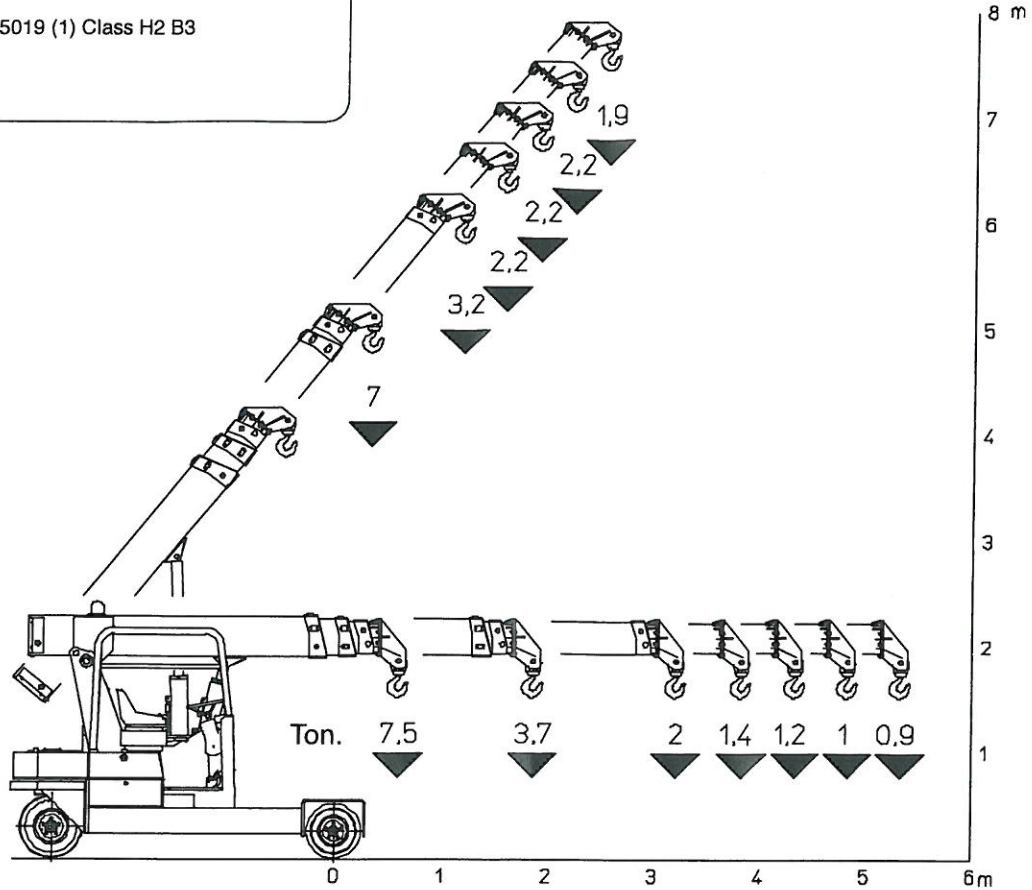

The crane complies with following international standards:

- I.S.P.E.S.L.
- DIN 15018 (1,3) - 15019 (1) Class H2 B3
- ANSI - 1994
- 98/37/CE
- 89/336/CEE

VALLA MODEL 75 E