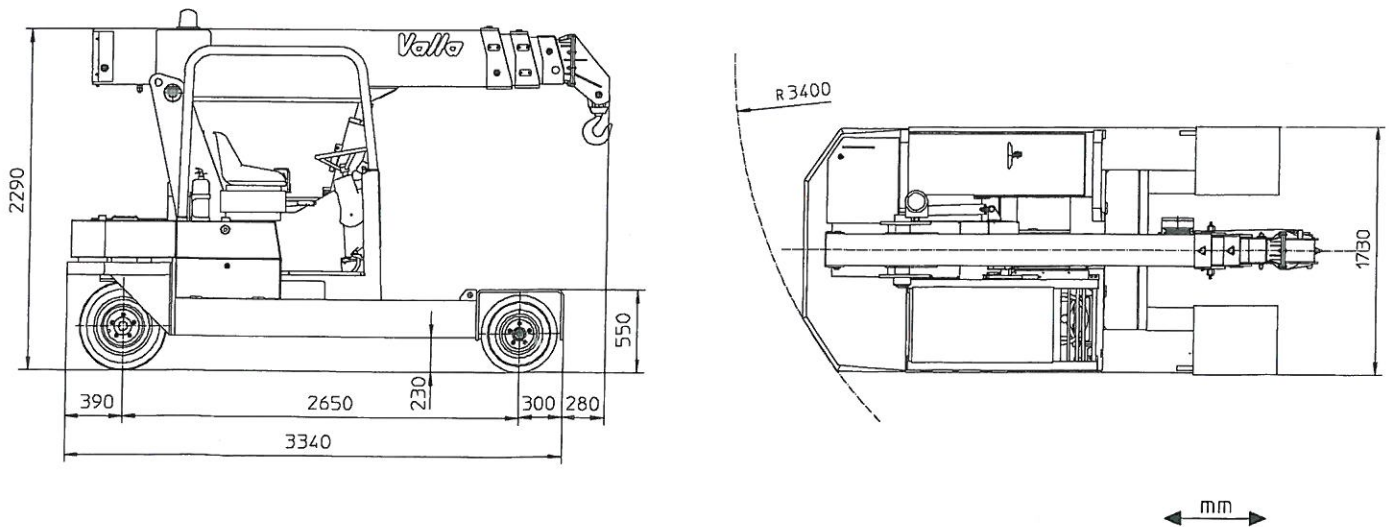

Valla S.p.A.

Via Piacenza, 45 - 29010 Calendasco - Piacenza - ITALIA
Tel. 0039 0523 762025 - 762004 - Fax 0039 0523 760531
Internet: www.valla.com - email: info@valla.com