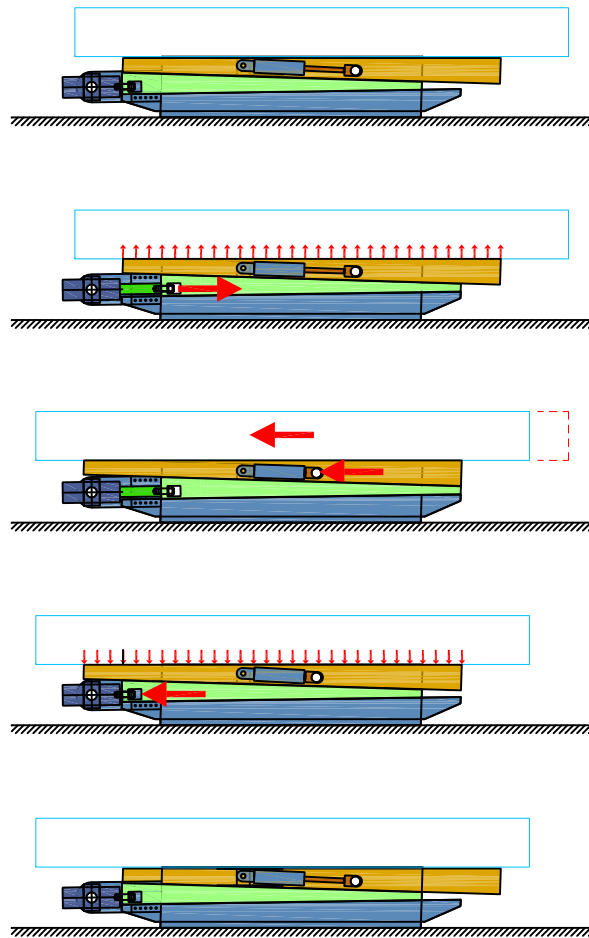

# SLU (Sarens Launching Unit)

Principle

Client: Eiffage  
Location: Millau - Frankrijk

Client: Aelterman  
Location: Melle - Belgium