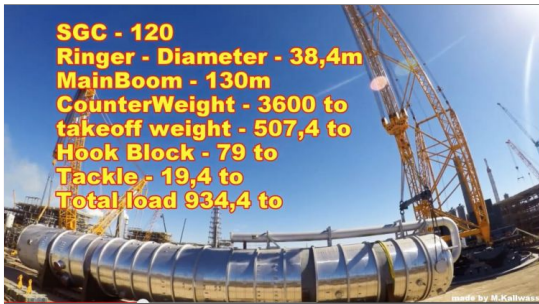

(0)

Sarens SGC-120 vs. CC-6800 (KSA) Petro Rabigh, Saipem January 2015

15-16 Jan. 2015

Sarens lifted some large and heavy columns at Petro-Rabigh, in the Kingdom of Saudi Arabia

See Video and pictures below: