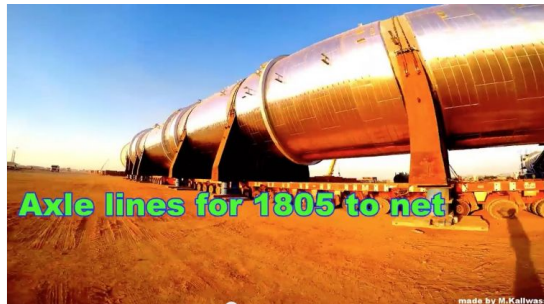

(0)

Sarens SGC-120 vs. CC-6800 (KSA) Petro Rabigh, Saipem January 2015

15-16 Jan. 2015

Sarens lifted some large and heavy columns at Petro-Rabigh, in the Kingdom of Saudi Arabia

See Video and pictures below: